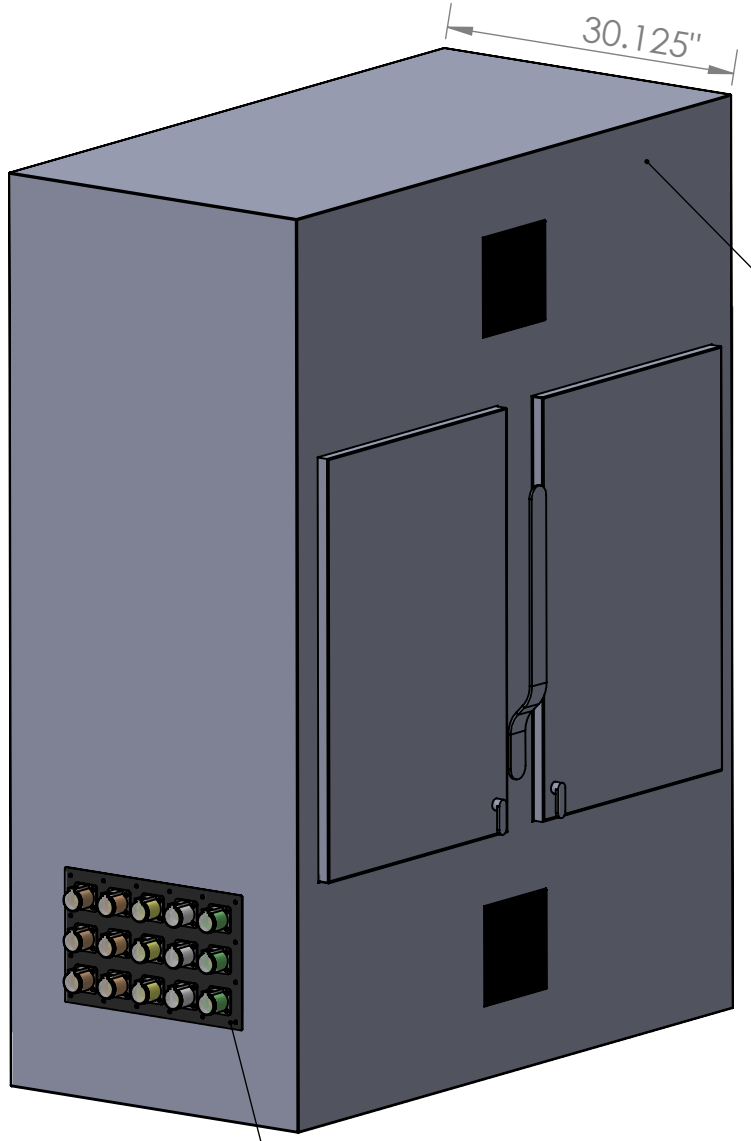

4

3

2

1

NEMA 3R ENCLOSURE

SERIES 16 90DEG CAMLOCKS WITH CLEAR SNAP BACK COVERS. COLORS CORRESPOND TO VOLTAGE CODE

DOOR REMOVED

B

|             |         |   |  |   |      |                            |  |
|-------------|---------|---|--|---|------|----------------------------|--|
|             |         | UNLESS OTHERWISE SPECIFIED:   |  | NAME  | DATE |                            |  |
|             |         | DIMENSIONS ARE IN INCHES<br>TOLERANCES:<br>FRACTIONAL<br>ANGULAR: MACH BEND<br>TWO PLACE DECIMAL<br>THREE PLACE DECIMAL |  | DRAWN   | RC   | 5/19/17                    | TITLE:<br>PWA-CCS-XXDXX-X<br>1200A-3000A |
|             |         | INTERPRET GEOMETRIC TOLERANCING PER:  |  | CHECKED   |      |                            |  |
|             |         | MATERIAL  |  | ENG APPR.   |      |                            |  |
|             |         | FINISH  |  | MFG APPR.   |      |                            |  |
| NEXT ASSY   | USED ON |   |  | Q.A.  |      |                            | SIZE                                     |
| APPLICATION |         | DO NOT SCALE DRAWING  |  |  |      | DWG. NO.                   | REV                                      |
|             |         |   |  | INNOVATIVE POWER SOLUTIONS  |      | 600V DOUBLE THROW<br>- BLT |  |
|             |         |   |  |   |      | SCALE: 1:12                | WEIGHT:                                  |