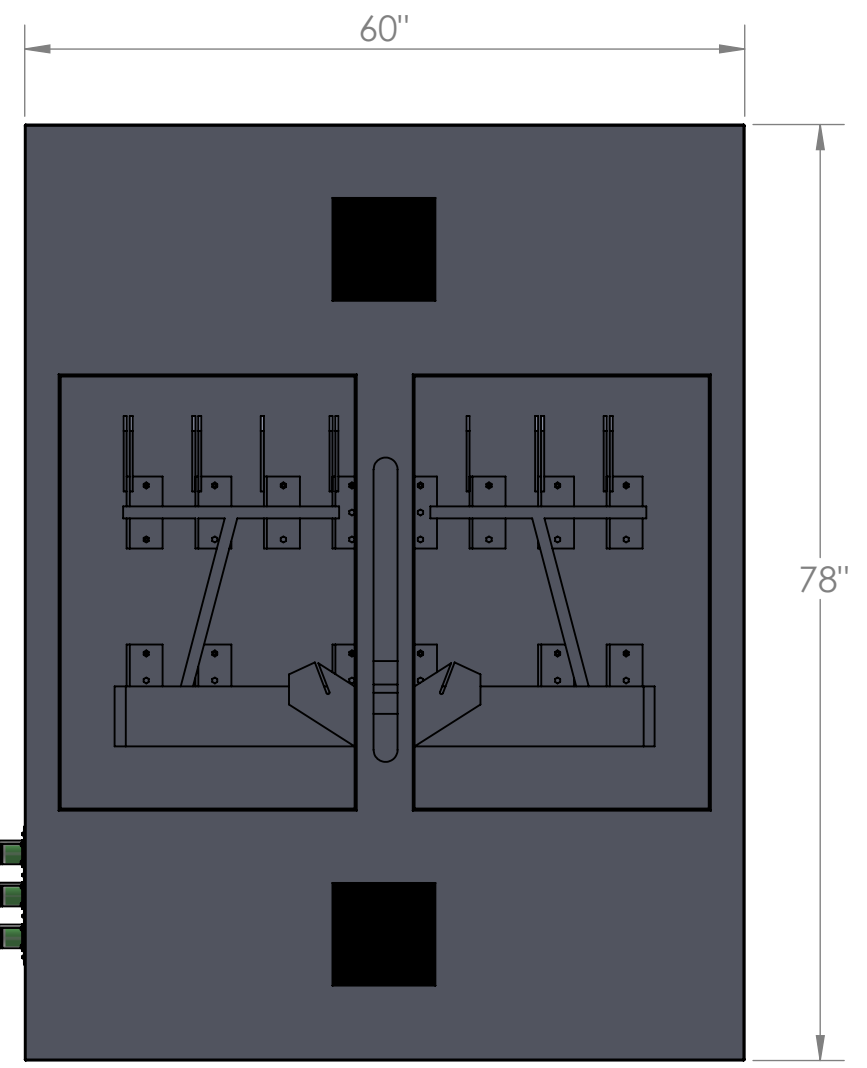

4

3

2

1

NEMA 3R ENCLOSURE

SERIES 16 90DEG CAMLOCKS WITH CLEAR SNAP BACK COVERS. COLORS CORRESPOND TO VOLTAGE CODE

DOOR REMOVED

B

|             |         |   |  |   |      |                            |  |
|-------------|---------|---|--|---|------|----------------------------|--|
|             |         | UNLESS OTHERWISE SPECIFIED:   |  | NAME  | DATE |                            |  |
|             |         | DIMENSIONS ARE IN INCHES<br>TOLERANCES:<br>FRACTIONAL<br>ANGULAR: MACH BEND<br>TWO PLACE DECIMAL<br>THREE PLACE DECIMAL |  | DRAWN   | RC   | 5/19/17                    | TITLE:<br>PWA-CCS-XXDXX-X<br>1200A-3000A |
|             |         | INTERPRET GEOMETRIC TOLERANCING PER:  |  | CHECKED   |      |                            |  |
|             |         | MATERIAL  |  | ENG APPR.   |      |                            |  |
|             |         | FINISH  |  | MFG APPR.   |      |                            |  |
| NEXT ASSY   | USED ON |   |  | Q.A.  |      |                            | SIZE                                     |
| APPLICATION |         | DO NOT SCALE DRAWING  |  |  |      | DWG. NO.                   | REV                                      |
|             |         |   |  | INNOVATIVE POWER SOLUTIONS  |      | 600V DOUBLE THROW<br>- BLT |  |
|             |         |   |  |   |      | SCALE: 1:12                | WEIGHT:                                  |