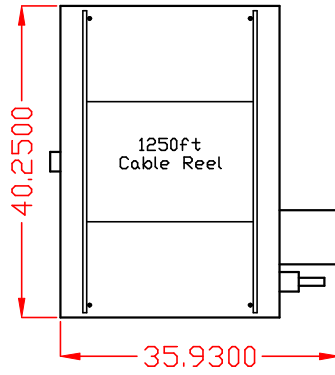

$\varnothing.4375 \times 4$

SP-HRX-12VDC-1250  
SP-HRX-115VAC-1250

Large  
1250ft Extra Capacity  
Reels