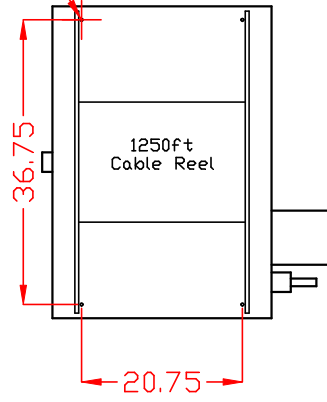

$\varnothing.4375 \times 4$

SP-HRX-12VDC-1250  
SP-HRX-115VAC-1250

Large  
1250ft Extra Capacity  
Reels