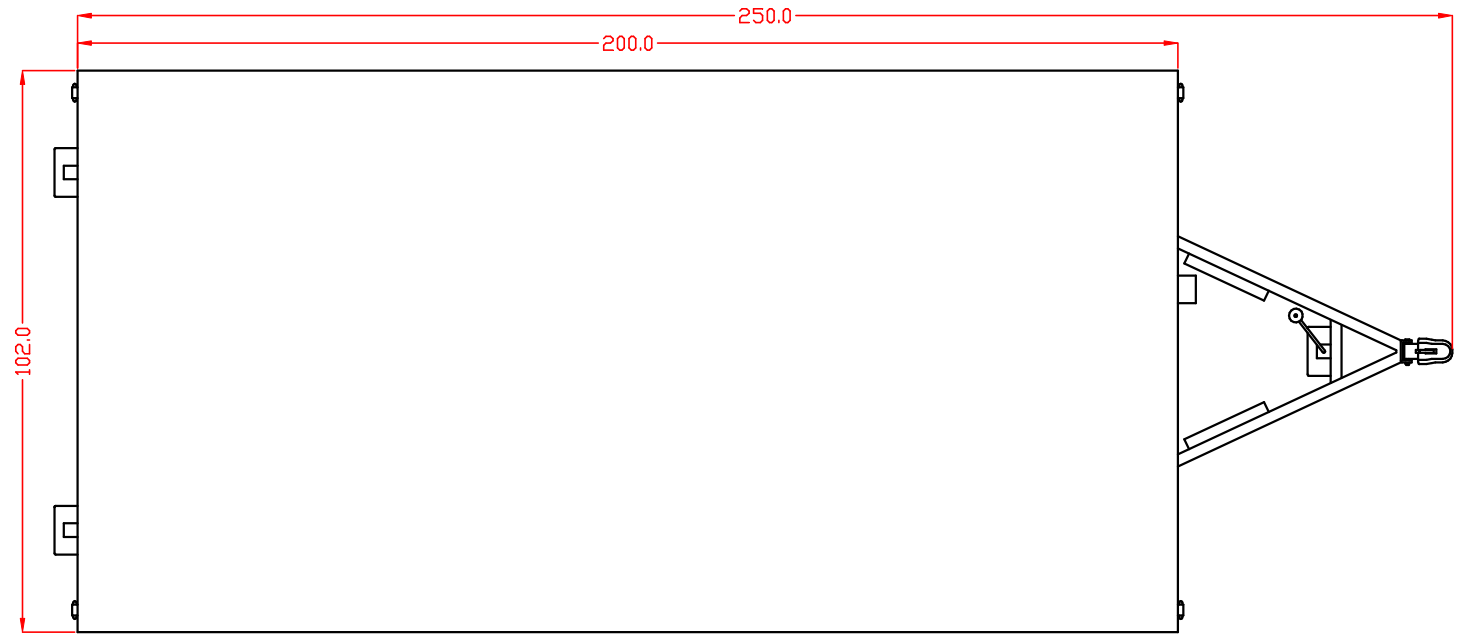

- 1) (2) 5200lb. Axles
- 2) 9990lb. GWVR

Steadypower	
Grand Rapids, MI	
DATE: 8/17/2021	DRAWN BY: T.J.H
REV. DATE: 9/14/2021	REVISED: T.J.H
Steadypower SP2-9900-200x102	