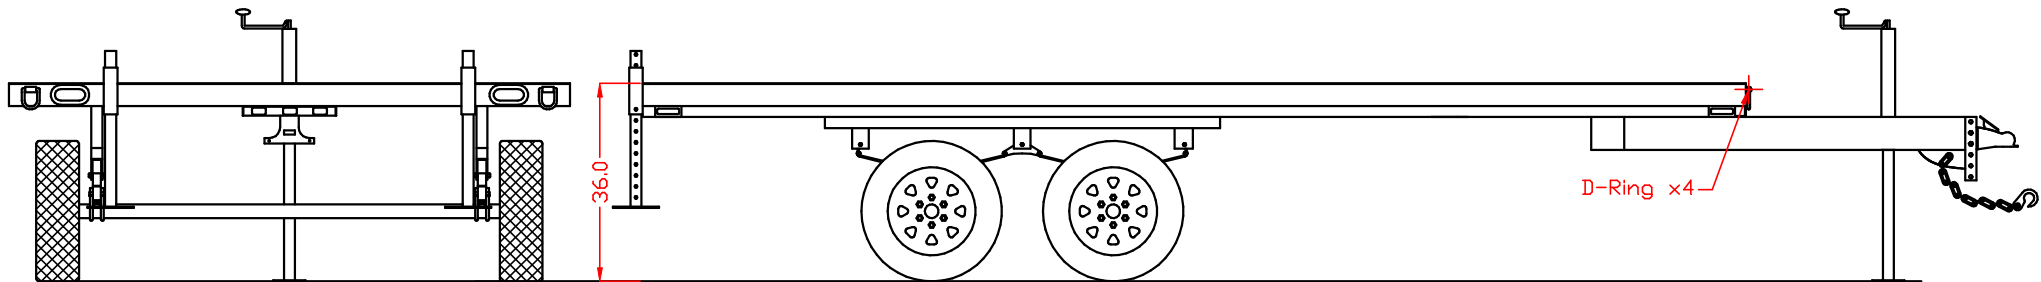

- 1) (2) 5200lb. Axles
- 2) 9990lb. GWVR

Steadypower	
Grand Rapids, MI	
DATE: 8/17/2021	DRAWN BY: T.J.H
REV. DATE: 9/14/2021	REVISED: T.J.H
Steadypower SP2-9900-200x102	