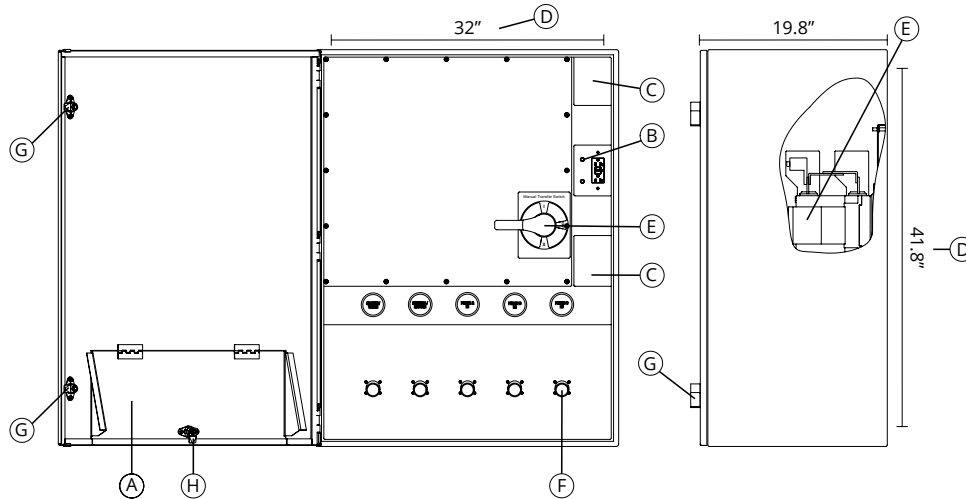

POWERTRON®

INTEGRATED MTS SERIES

INTEGRATED MTS SERIES, UL LISTED, DOCKING STATION 100 - 400 AMP

Catalog Number	Rating	SCCR Rating	Technical Data	Enclosure Option	Dimensions
TBQCMM01-LWMS(XXX)(-X)	100	22kA RMS 600 VAC Max	3 Pole or 4 Pole, 5 Wire, 120/208 VAC, 120/240 VAC, 277/480 VAC, or 347/600 VAC	Wall mount, mild steel or stainless steel	41.8"H x 32"W x 19.8"D
TBQCMM01-LWSS(XXX)(-X)					
TBQCMM02-LWMS(XXX)(-X)	200				
TBQCMM02-LWSS(XXX)(-X)					
TBQCMM04-LWMS(XXX)(-X)	400				
TBQCMM04-LWSS(XXX)(-X)					

- UL Listed Nema 3R Enclosure
- Trapped cable door prevents cable disconnection by unauthorized personnel
- Connects to MTS lug (see detail E on dimension drawing)
- Completed assembly safety agency approved
 - cULus Listed 1008 / Control # 47HY / Product ID: Enclosed Power Inlet

(XXX) = voltage being used; ex: LWMS480

(-X) = 3 or 4 pole; ex: LWMS480-3

TYPICAL ONE LINE DIAGRAM (INPUT PANELS)

DIMENSIONS OF INTEGRATED MTS SERIES 100-400 AMP

ORDERING INFORMATION

TBQCM		Cam-Lock Type		Amperage		Enclosure Option		Voltage		# of Switched Poles	
Series											
TBQCM	MTS	M	Male	01	100A	LWMS	Large Wall Mount Mild Steel	208	208Y/120V	3	3 pole
		F	Female	02	200A	LWSS	Large Wall Mount Stainless Steel	240	240/120V	4	4 pole
				04	400A			480	480Y/277V		
								600	600Y/347V		

ENCLOSURE SPECIFICATIONS

Type	Height	Width	Depth	Material	Color/Finish
NEMA 3R	41.8"	32"	19.8"	Mild Steel	ANSI 61 Gray
				Stainless Steel	Clear Brushed Finish

Voltage	Ground	Neutral	L1	L2	L3	# of Rows
208Y/120						x1
240/120						x1
480Y/277						x1
600/347						x1