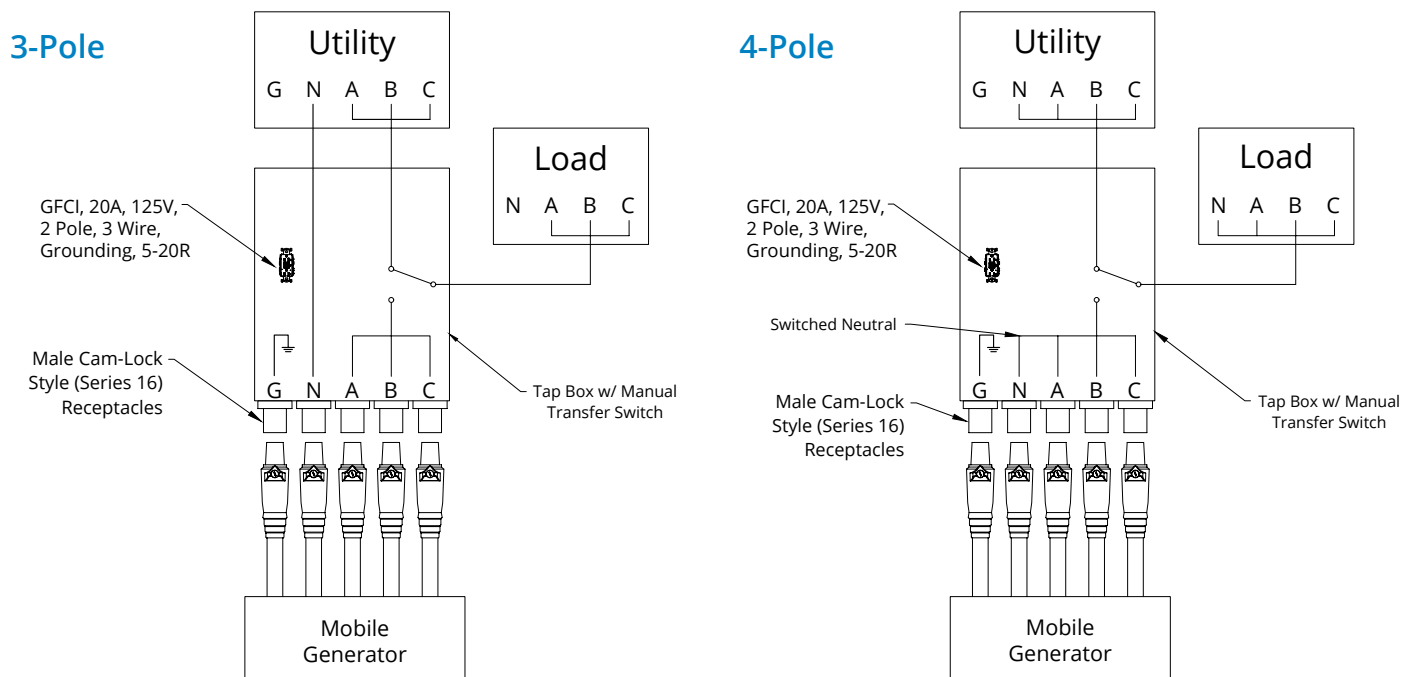

POWERTRON®

INTEGRATED MTS SERIES

INTEGRATED MTS SERIES, UL LISTED, DOCKING STATION 100 - 400 AMP

Catalog Number	Rating	SCCR Rating	Technical Data	Enclosure Option	Dimensions
TBQCMM01-LWMS(XXX)(-X)	100	22kA RMS 600 VAC Max	3 Pole or 4 Pole, 5 Wire, 120/208 VAC, 120/240 VAC, 277/480 VAC, or 347/600 VAC	Wall mount, mild steel or stainless steel	41.8"H x 32"W x 19.8"D
TBQCMM01-LWSS(XXX)(-X)					
TBQCMM02-LWMS(XXX)(-X)	200				
TBQCMM02-LWSS(XXX)(-X)					
TBQCMM04-LWMS(XXX)(-X)	400				
TBQCMM04-LWSS(XXX)(-X)					

- UL Listed Nema 3R Enclosure
- Trapped cable door prevents cable disconnection by unauthorized personnel
- Connects to MTS lug (see detail E on dimension drawing)
- Completed assembly safety agency approved
 - cULus Listed 1008 / Control # 47HY / Product ID: Enclosed Power Inlet

(XXX) = voltage being used; ex: LWMS480

(-X) = 3 or 4 pole; ex: LWMS480-3

TYPICAL ONE LINE DIAGRAM (INPUT PANELS)

DIMENSIONS OF INTEGRATED MTS SERIES 100-400 AMP

ORDERING INFORMATION

TBQCM		Cam-Lock Type		Amperage		Enclosure Option		Voltage		# of Switched Poles	
Series											
TBQCM	MTS	M	Male	01	100A	LWMS	Large Wall Mount Mild Steel	208	208Y/120V	3	3 pole
		F	Female	02	200A	LWSS	Large Wall Mount Stainless Steel	240	240/120V	4	4 pole
				04	400A			480	480Y/277V		
								600	600Y/347V		