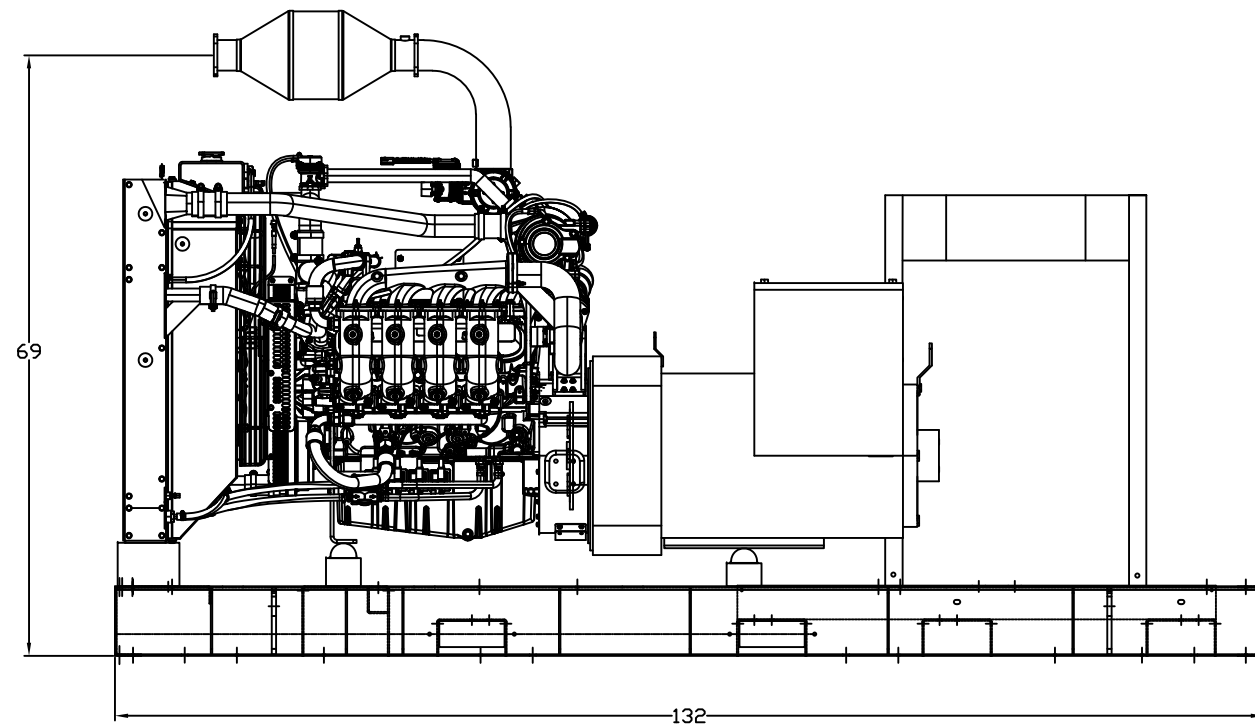

OPEN DIMENSIONAL OVERVIEW FOR SP-2000P GENERATOR

TOP VIEW

RADIATOR VIEW

SIDE VIEW