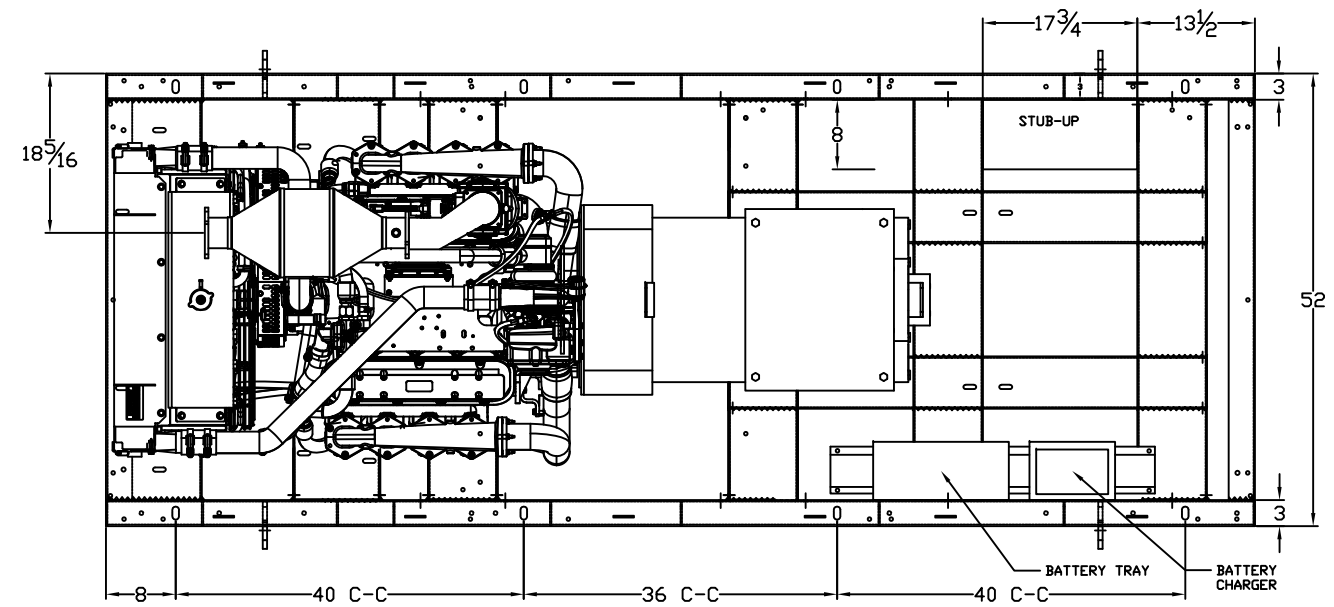

OPEN DIMENSIONAL OVERVIEW FOR SP-2000P GENERATOR

TOP VIEW

RADIATOR VIEW

SIDE VIEW