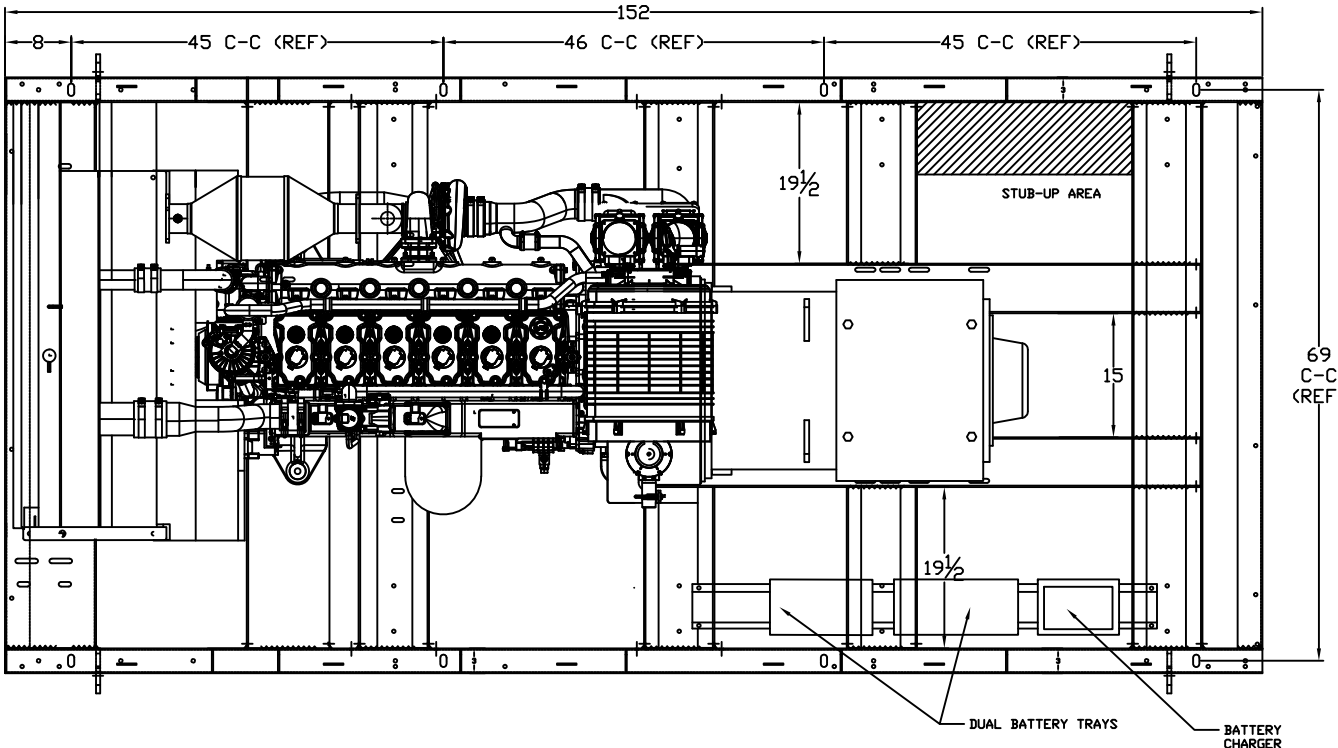

OPEN DIMENSIONAL OVERVIEW FOR SP-2500P GENERATOR

TOP VIEW

RADIATOR VIEW

SIDE VIEW