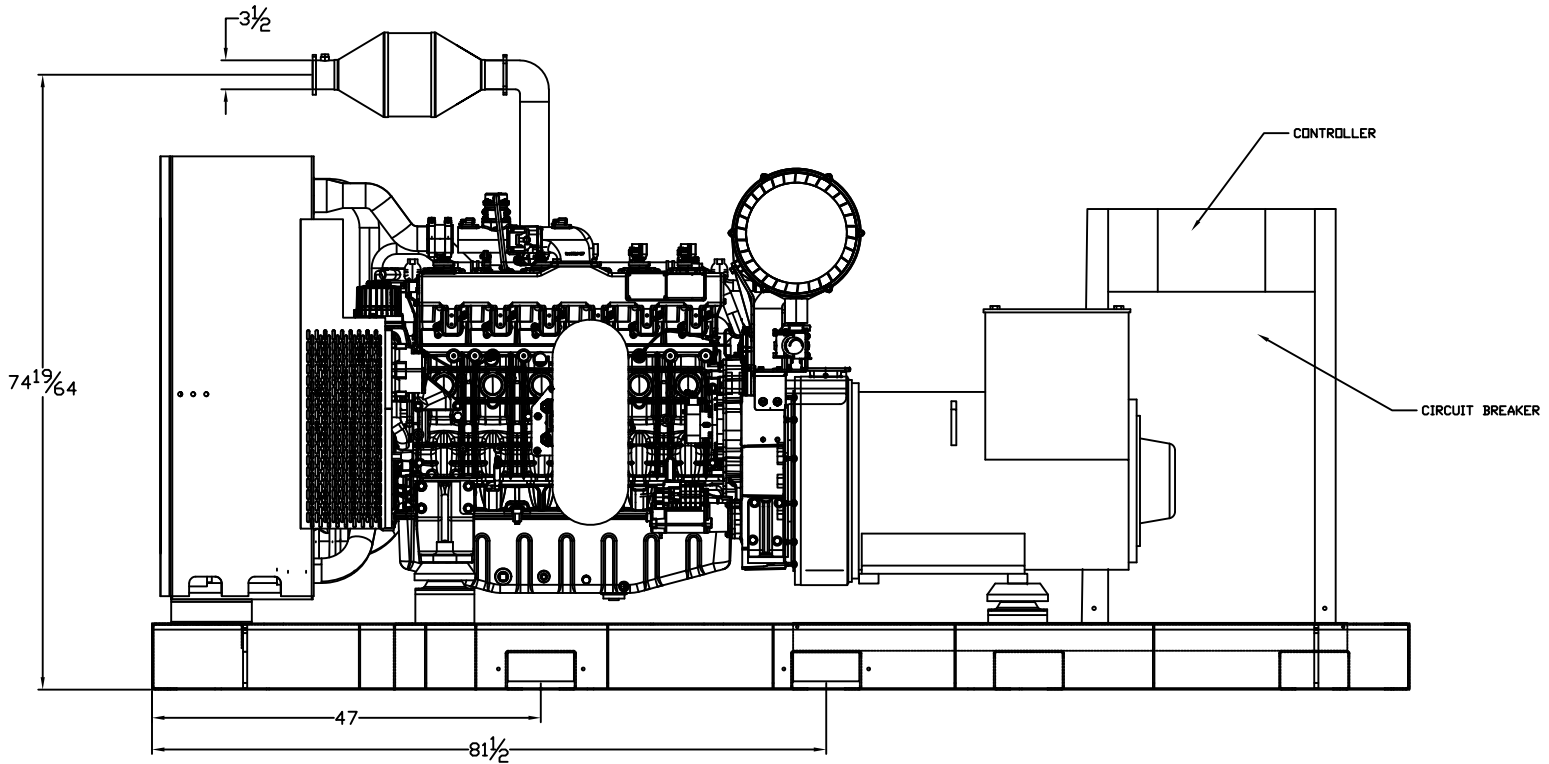

OPEN DIMENSIONAL OVERVIEW FOR SP-2500P GENERATOR

TOP VIEW

RADIATOR VIEW

SIDE VIEW