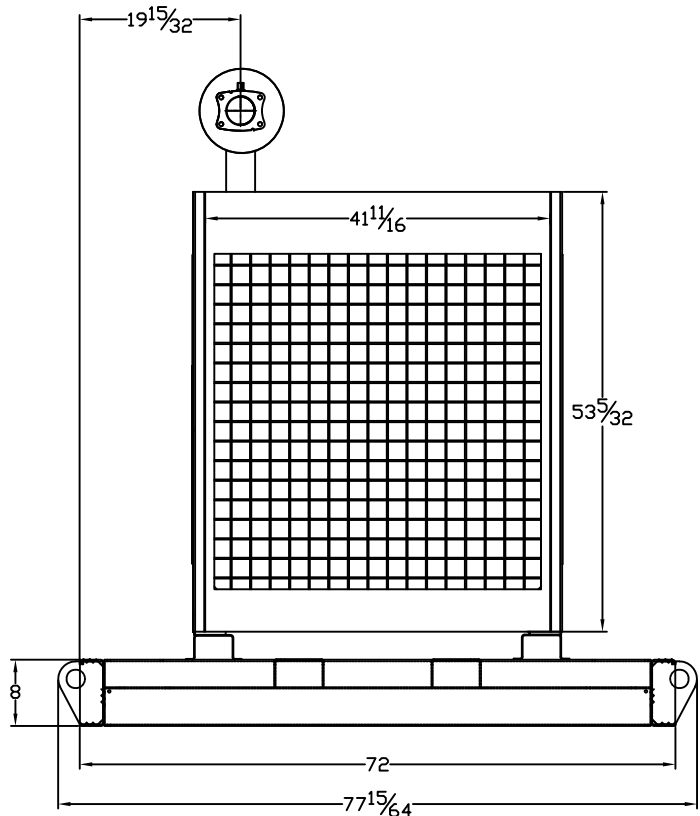

OPEN DIMENSIONAL OVERVIEW FOR SP-2500P GENERATOR

TOP VIEW

RADIATOR VIEW

SIDE VIEW