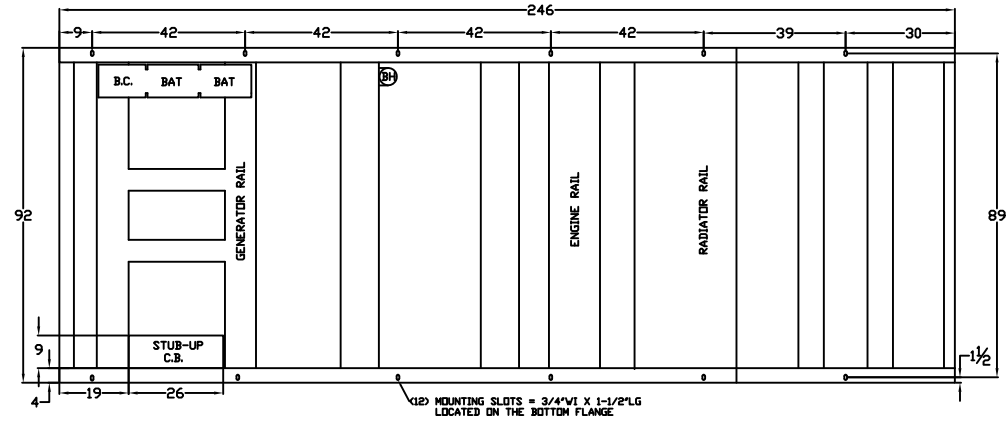

LEVEL 2 & 3 ENCLOSURE OUTLINE DIMENSIONS FOR SP-6500 & SP-8000

TOP VIEW

(GEN-SET HAS (6) DOORS, (3) SHOWN OPEN ARE TYPICAL FOR BOTH SIDES)

FRAME VIEW

GENERATOR END VIEW

SIDE VIEW

RADIATOR END VIEW