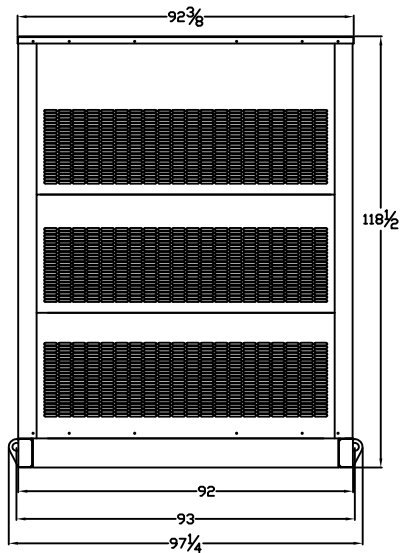

LEVEL 2 & 3 ENCLOSURE OUTLINE DIMENSIONS FOR SP-6500 & SP-8000

TOP VIEW

(GEN-SET HAS (6) DOORS, (3) SHOWN OPEN ARE TYPICAL FOR BOTH SIDES)

FRAME VIEW

GENERATOR END VIEW

SIDE VIEW

RADIATOR END VIEW