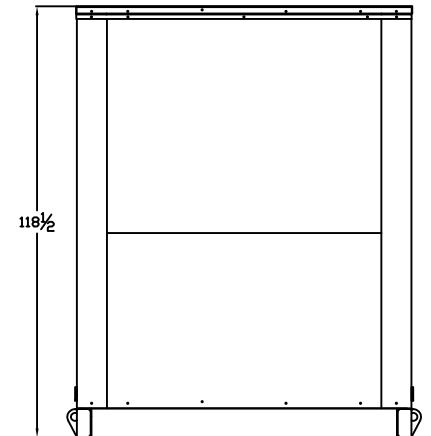

LEVEL 2 & 3 ENCLOSURE OUTLINE DIMENSIONS FOR SP-6500 & SP-8000

TOP VIEW

(GEN-SET HAS (6) DOORS, (3) SHOWN OPEN ARE TYPICAL FOR BOTH SIDES)

FRAME VIEW

GENERATOR END VIEW

SIDE VIEW

RADIATOR END VIEW