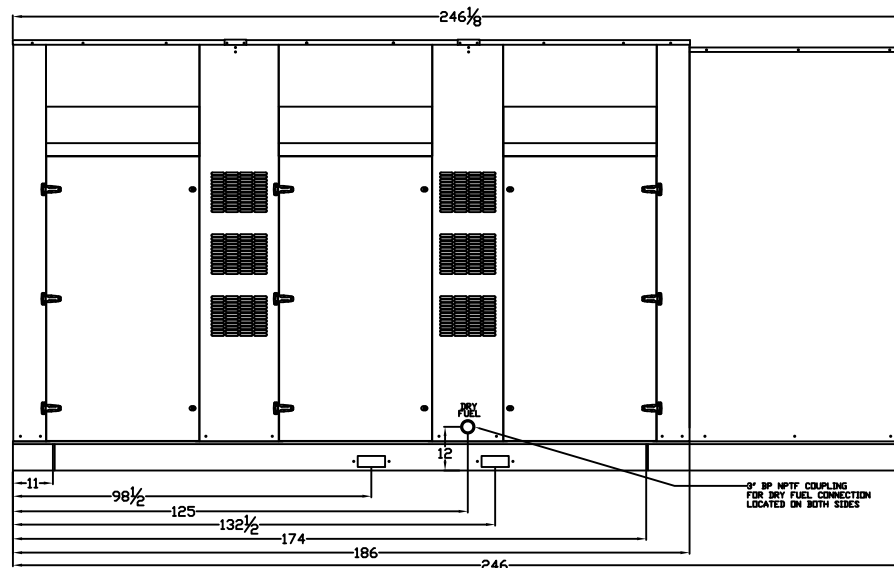

LEVEL 2 & 3 ENCLOSURE OUTLINE DIMENSIONS FOR SP-6500 & SP-8000

TOP VIEW

(GEN-SET HAS (6) DOORS, (3) SHOWN OPEN ARE TYPICAL FOR BOTH SIDES)

FRAME VIEW

GENERATOR END VIEW

SIDE VIEW

RADIATOR END VIEW