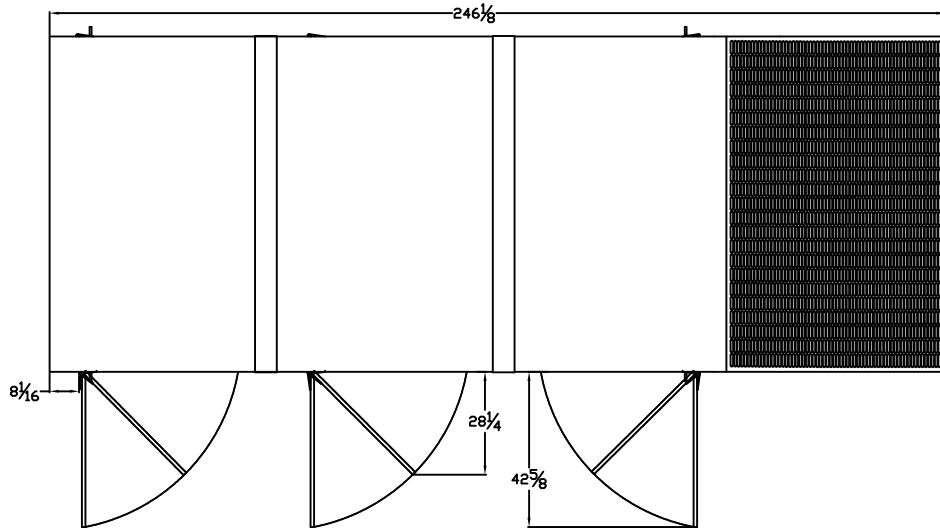

LEVEL 2 & 3 ENCLOSURE OUTLINE DIMENSIONS FOR SP-6500 & SP-8000

TOP VIEW

(GEN-SET HAS (6) DOORS, (3) SHOWN OPEN ARE TYPICAL FOR BOTH SIDES)

FRAME VIEW

GENERATOR END VIEW

SIDE VIEW

RADIATOR END VIEW